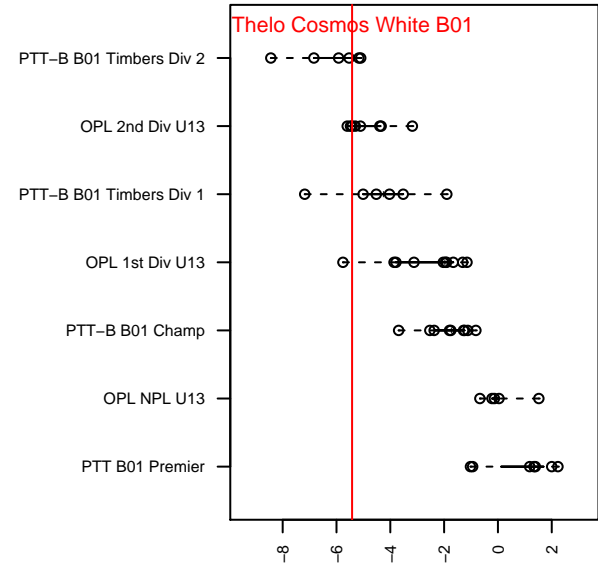

Thelo Cosmos White B01

Thelo United Futbol
 Milwaukie, OR
 B01 total strength=558
 attack=0.54 defense=0.34
 fall league = OPL 2nd Div U13
 spr league = Spr OPL Tillamook Div U13

alt names used:
 Thelo Cosmos White
 Thelo United FC Cosmos White
 Thelo United FC Cosmos White
 THELO UNITED FUTBOL COSMOS WHITE (C
 THELO UNITED FUTBOLCOSMOS WHITE
 Thelo United FC Cosmos White

**attack and defense variance (black dot)
relative to other teams
and top 10 in region**

**attack and defense rating
relative to others at age
and all opponents in last 13 months**

Performance relative to 13 month average