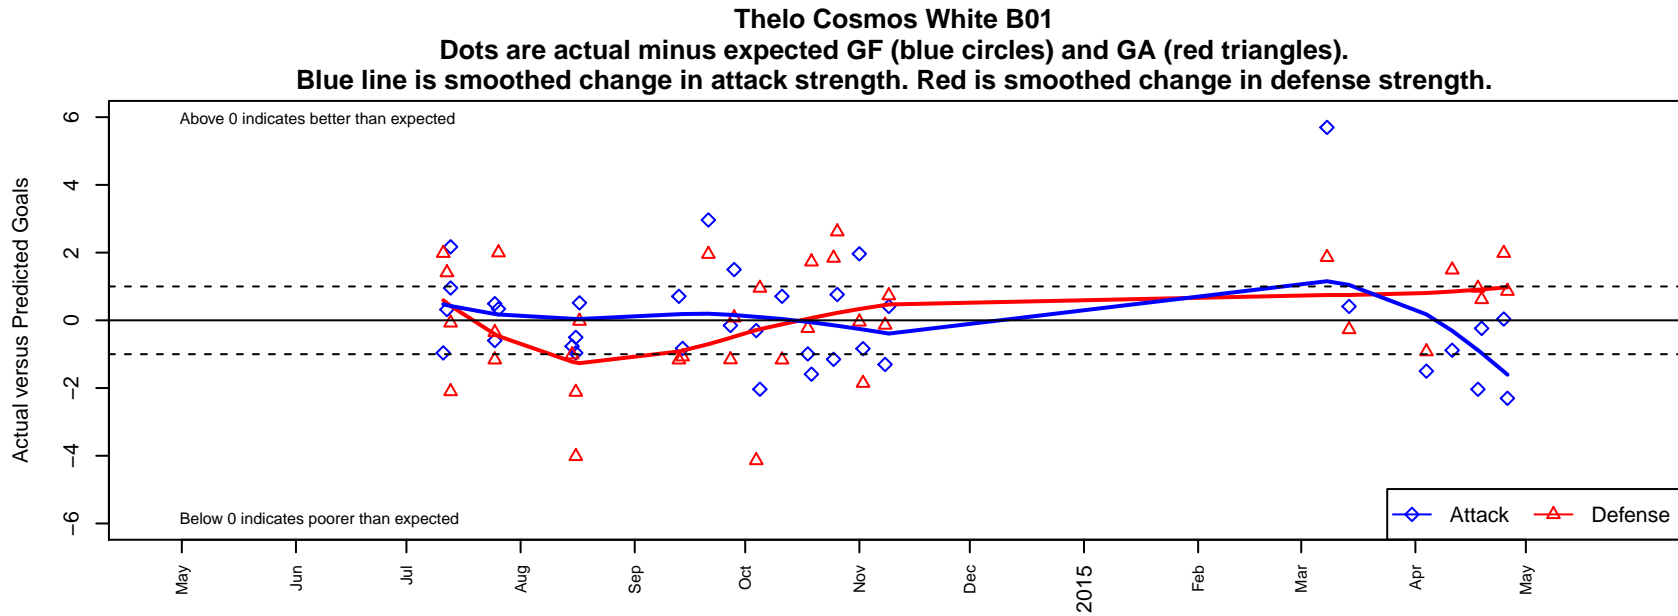

Thelo Cosmos White B01

Thelo United Futbol
 Milwaukie, OR
 B01 total strength=558
 attack=0.54 defense=0.34
 fall league = OPL 2nd Div U13
 spr league = Spr OPL Tillamook Div U13

alt names used:
 Thelo Cosmos White
 Thelo United FC Cosmos White
 Thelo United FC Cosmos White
 THELO UNITED FUTBOL COSMOS WHITE (C
 THELO UNITED FUTBOLCOSMOS WHITE
 Thelo United FC Cosmos White

**attack and defense variance (black dot)
relative to other teams
and top 10 in region**

**attack and defense rating
relative to others at age
and all opponents in last 13 months**

Performance relative to 13 month average